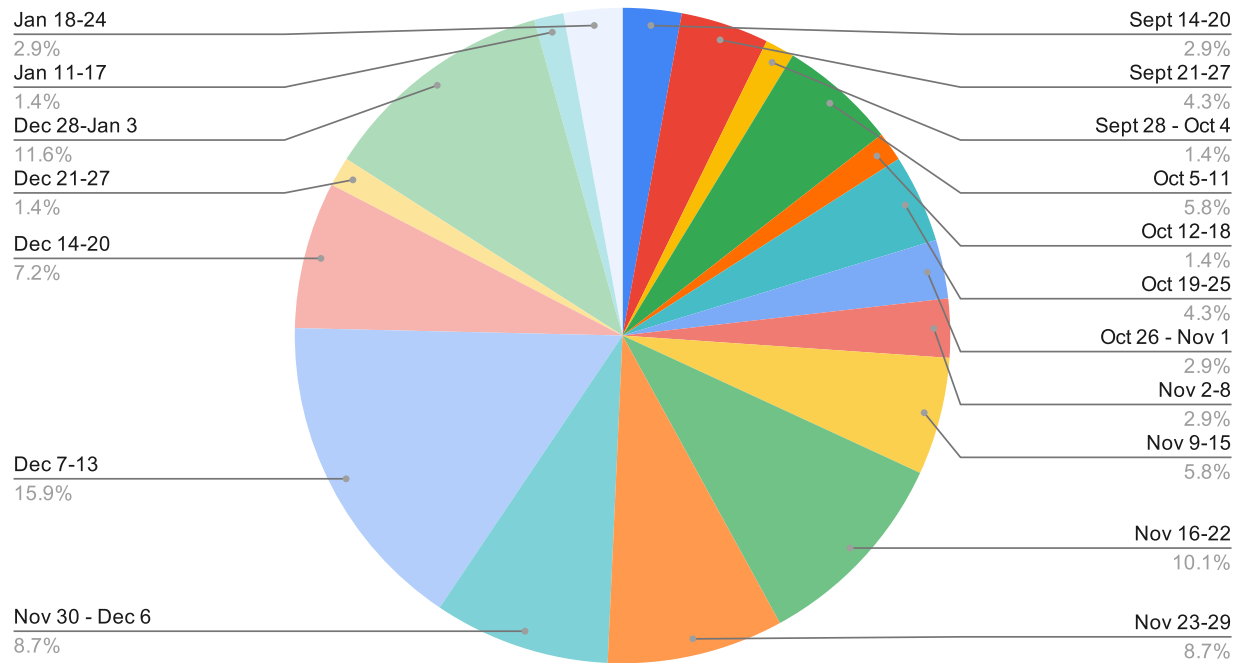

Occurrence #s	Date	School name	COVID Confirmed Positive Students	COVID Confirmed Positive Staff	Status	# of students excluded	# of staff excluded	# of classrooms affected	Community of Schools	Website Reporting Uploaded on date: Removed on date: = Resolved	Case Counter

SMCDSB COVID-19 Cases by Week (% of total)

69 Case Count:
7349 Provincial school related cases:
This number is entered manually.
0.94% SMCDSB percentage of provincial cases:

Weekly Breakdown from Sept - Dec 2020:

- 2 Sept 14-20
- 3 Sept 21-27
- 1 Sept 28 - Oct 4
- 4 Oct 5-11
- 1 Oct 12-18
- 3 Oct 19-25